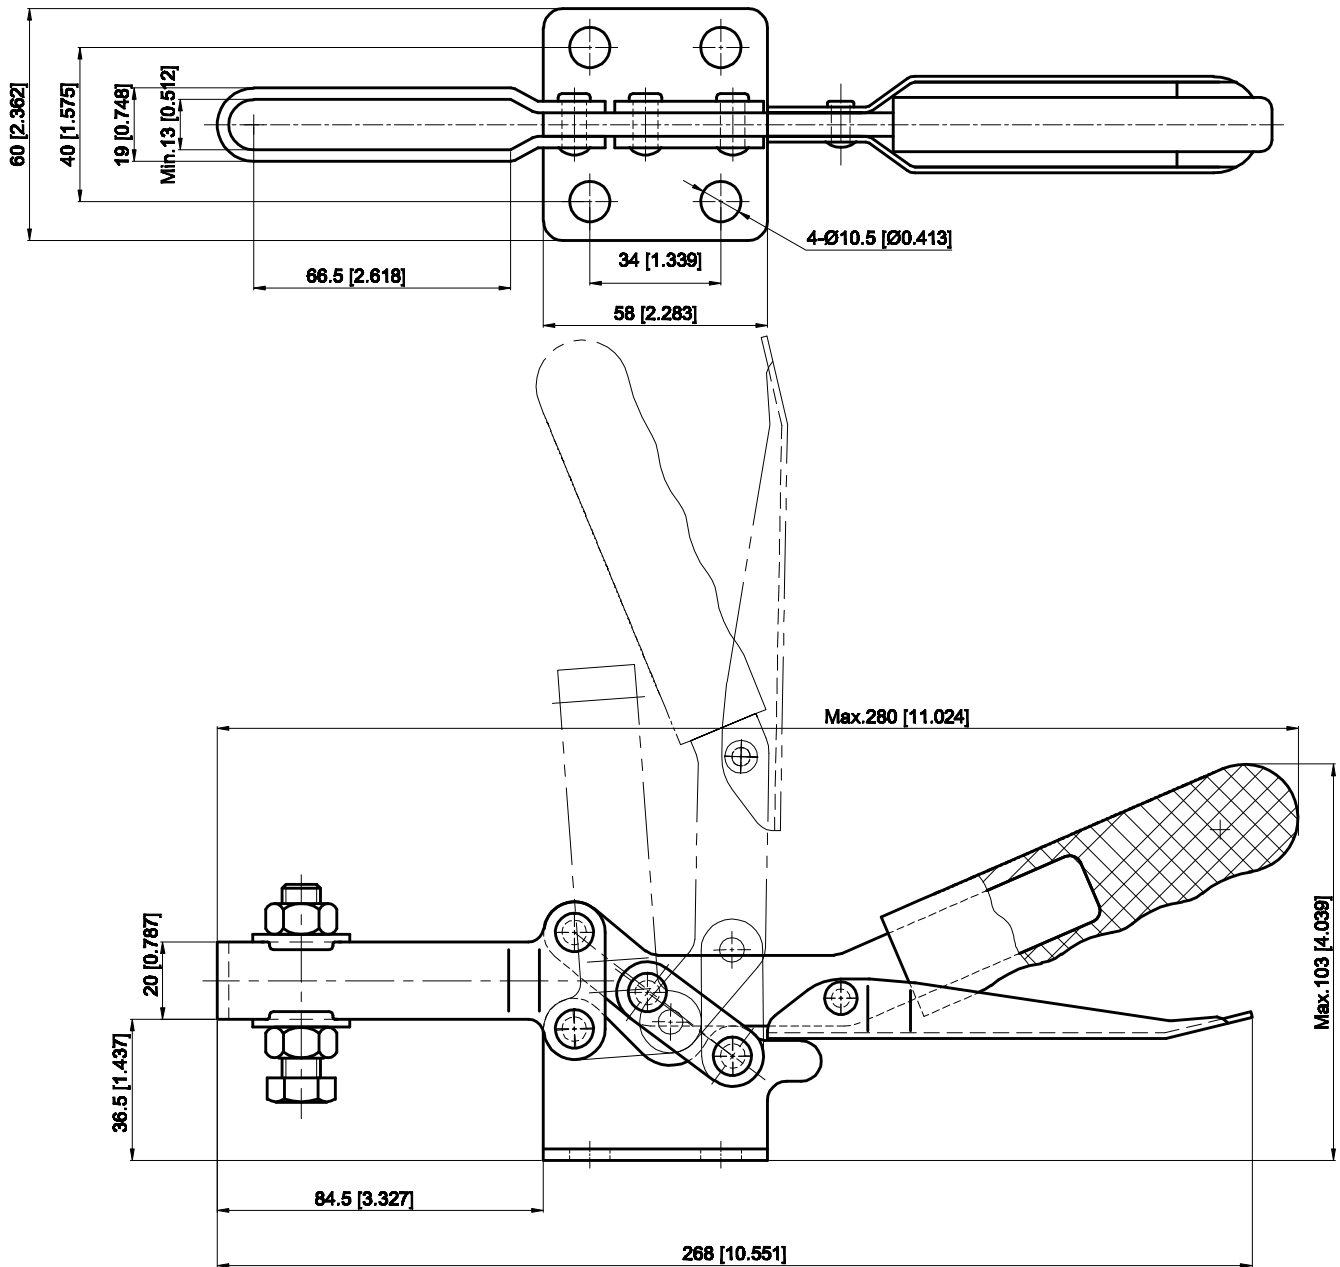

PART NUMBER: CH-21385

BAR OPENS:80°

HANDLE OPENS:85°

SPINDLE SUPPLIED:CH-SA-38200